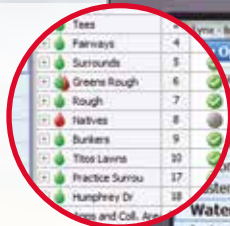

The Lynx System helps you to:

- Optimally **manage** your water and resources
- Find more **time** in your day for other tasks
- Maximize your course **playability and aesthetics**
- Control your **costs** for water, utilities and labor

Lynx® Central Control System
EASE OF USE

Dynamic drilldown by area, for quick overview by area and by hole

Irrigation at a glance
The colour of the water drop tells you if it's going to irrigate or not.