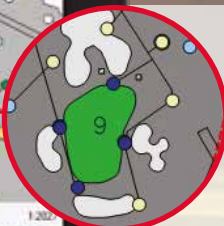

Learn more at www.torolynx.com

Adj. Amt.
0.25/0.49
0.01/0.08
0.02/0.09
0.03/0.06
0.00
0.00/0.25
0.04/0.17

Decide how many **inches/mm/minutes to water.**

Turf Guard
41:38.8
41:38.8
36:42.3
41:38.8
36:42.3
36:42.3
36:42.3

Intelligent irrigation with Turf Guard

Your Turf Guard sensors help you to decide when to irrigate and how much water to apply.

Active Days
26 27 28 29 30 1 2
26 27 28 29 30 1 2
26 27 28 29 30 1 2
26 27 28 29 30 1 2
26 27 28 29 30 1 2
26 27 28 29 30 1 2
26 27 28 29 30 1 2

Decide which **days of the week** you are going to turn on sprinklers.

Easily edit your course map or create **your own interactive map.**

Imagine ALL your irrigation information at your fingertips. Lynx: redefining Ease and Efficiency to the next level.