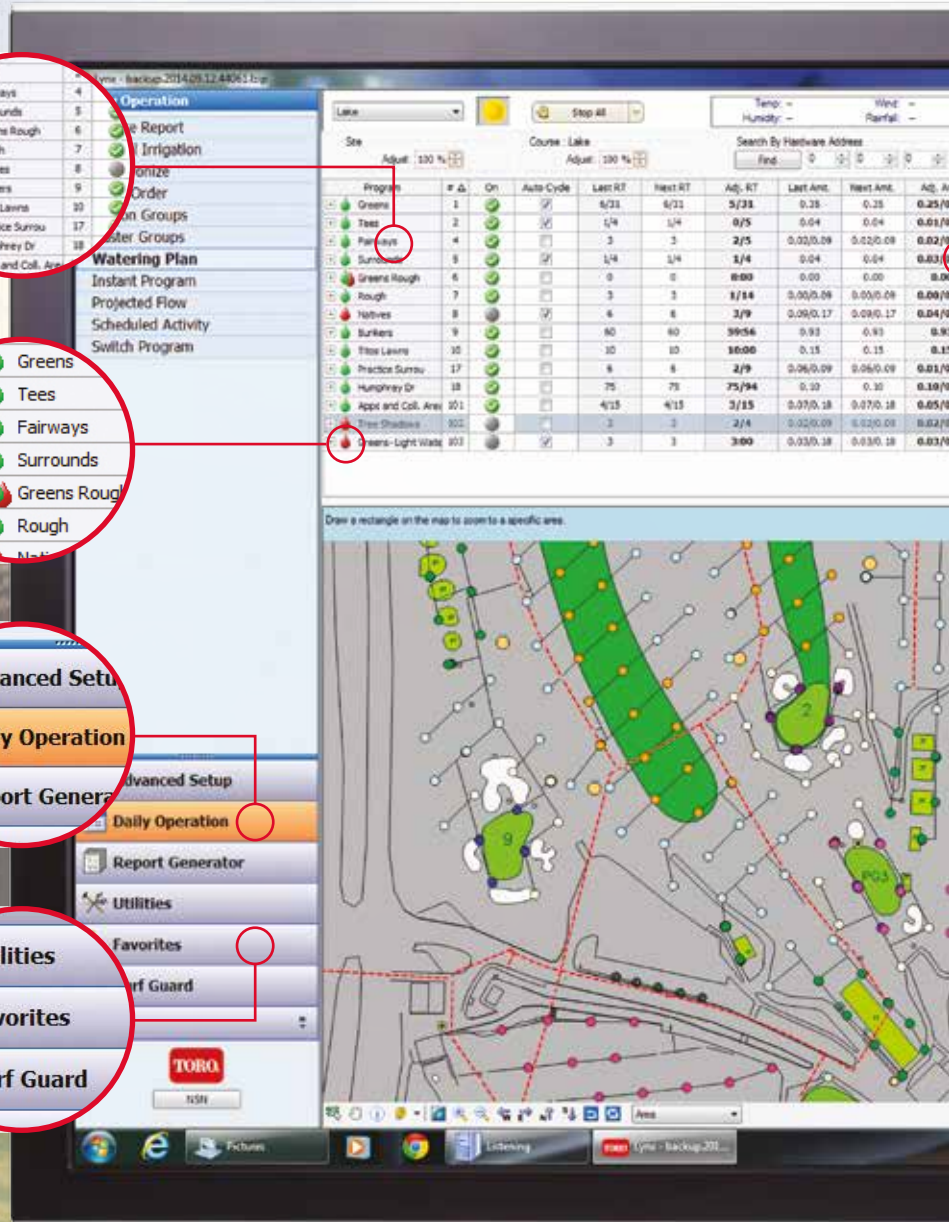

Lynx® Central Control System
EASE OF USE

Dynamic drilldown by area, for quick overview by area and by hole

Irrigation at a glance
The colour of the water drop tells you if it's going to irrigate or not.

Simple menu
All similar functions are organized into folders

Save the most important pages
All the daily functions can be one mouse-click away

“One of the things I find a time saver is being able to control Lynx at home.”

Brandon Schindele
Golf Course Superintendent, Edina Country Club
USA

“If you want to make a change it is easy to do and easy to train other staff how to run the program.”

Jeff Johnson
Golf Course Superintendent, Minikkahda Country Club, USA