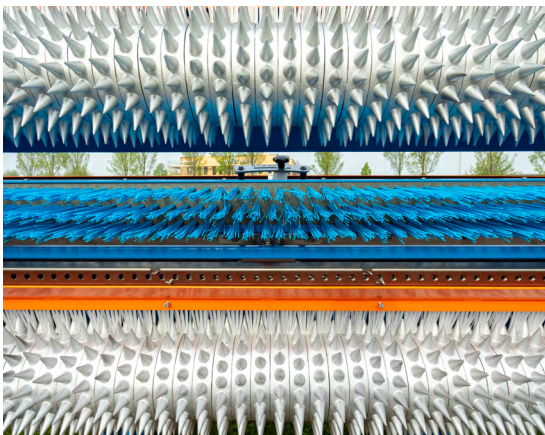

GKB Combiseeder

Are you looking for a fast and efficient way to seed or overseed your golf course or sports pitch? With the Combiseeder we offer you both solutions, as well as the facility to seed multiple types of grass. The Combiseeder has two spiked rollers that open up the soil and seed is then spread accurately across the full width, in and around the holes. Two drag brushes incorporate the seed into the holes and this method results in minimal surface disruption. The Combiseeder is also uniquely equipped with two water tanks that allow you to ballast the machine, to aid spike penetration on harder ground.

The seed dosing system gives you the opportunity to divide the amount of seed accurately on the soil. It is possible to seed from 3 up to 50 grams per square meter. Using the lever behind the seed hopper you can adjust the opening for the seed dosing.

The conical spike rollers produce 1500 holes per square meter, opening up the soil and the seed falls behind the first roller. The spike rings are loosely mounted on a rotor tube so they can move separately, enabling you to make turns without damaging the grass. Behind the rollers, the two brushes sweep seed and topdressing, with the first brush being adjustable for pressure and the second following the contours.

THE WORKER IS KING

Combiseeder

Specifications:

Type	CS120	CS160	CS200	CS240
Working width	120 cm / 47"	160 cm / 63"	200 cm / 79"	240 cm / 95"
Working depth	3-50gms / m2	3-50gms / m2	3-50gms / m2	3-50gms / m2
Capacity seed hopper	150 l	200 l	250 l	300 l
Dimensions (l x w x h)	140 x 130 x 100 cm / 56 x 52 x 40"	140 x 170 x 100 cm / 56 x 67 x 40"	140 x 210 x 100 cm / 56 x 83 x 40"	140 x 250 x 100 cm / 56 x 99 x 40"
Weight	500 kg / 1023 lbs	660 kg / 1455 lbs	830 kg / 1850 lbs	990 kg / 2183 lbs
Power requirement	> 35 hp	> 45 hp	> 55 hp	> 65
Linkage	Standard three-point hitch cat I	Standard three-point hitch cat II	Standard three-point hitch cat II	Standard three-point hitch cat II